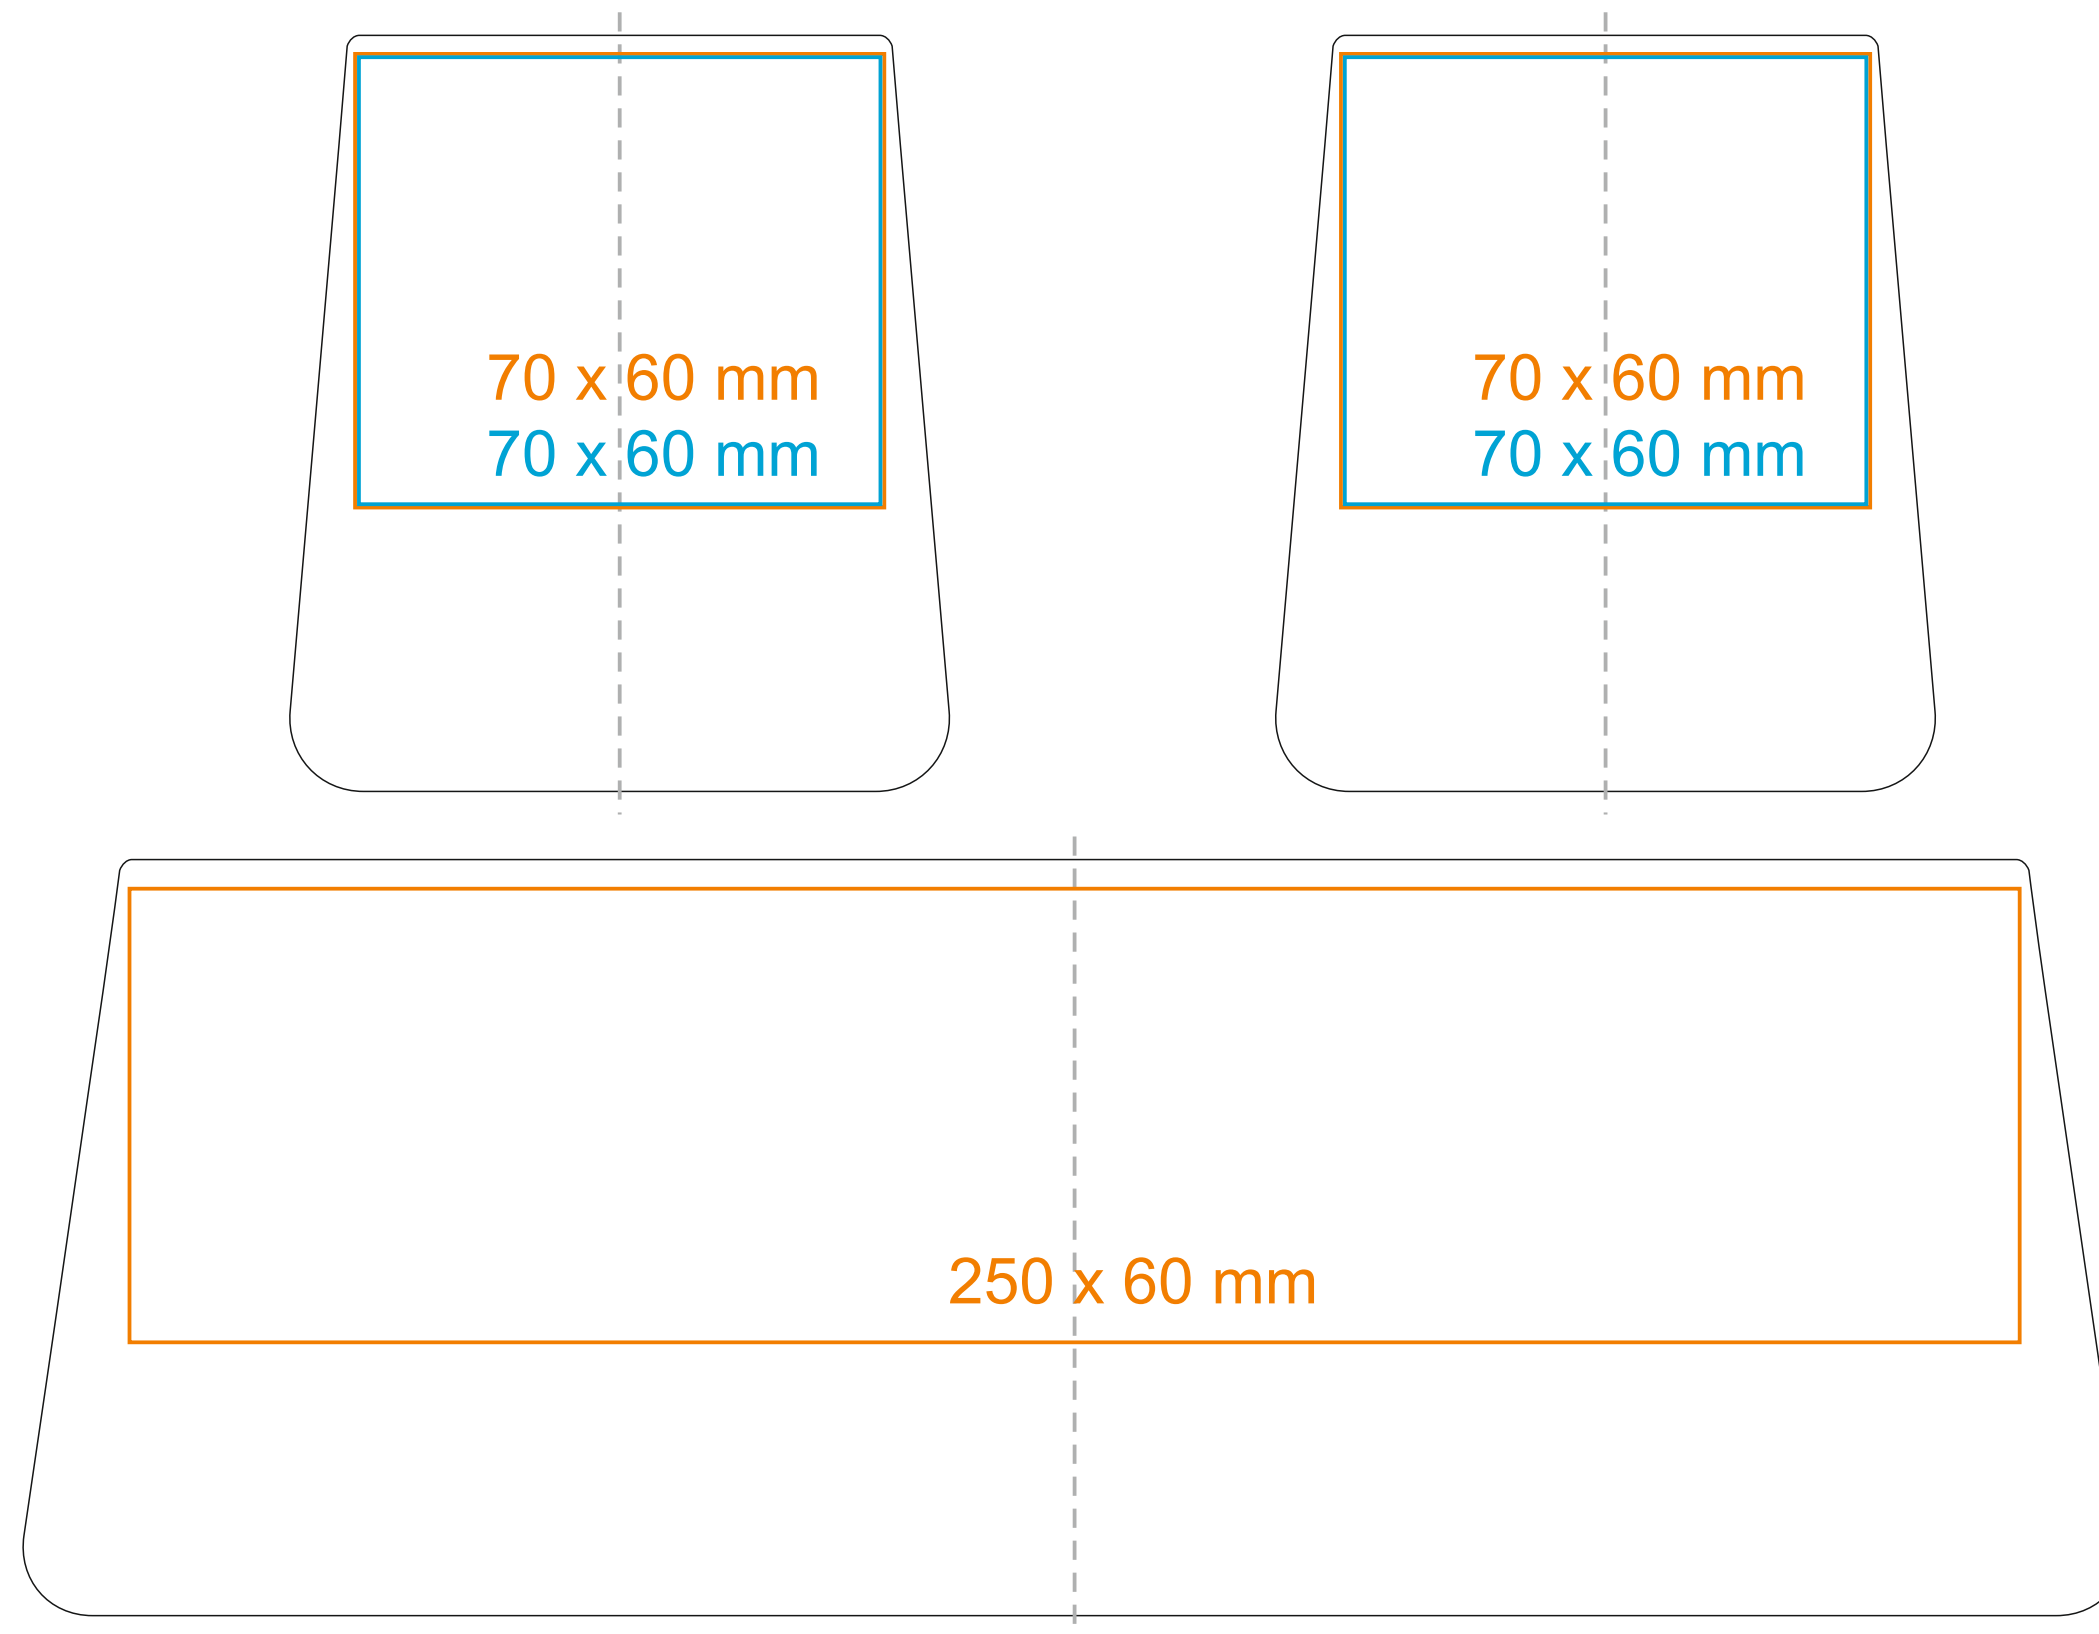

# Wizard

438 ml / h: 100 mm / Ø 71 mm

CANDLESHERE  
enlight your brand

\*In the case of projects running outside of the standard print area,  
please contact our sales department.

## Meaning

- Transfer Print
- Laser Engraving
- Direct Print