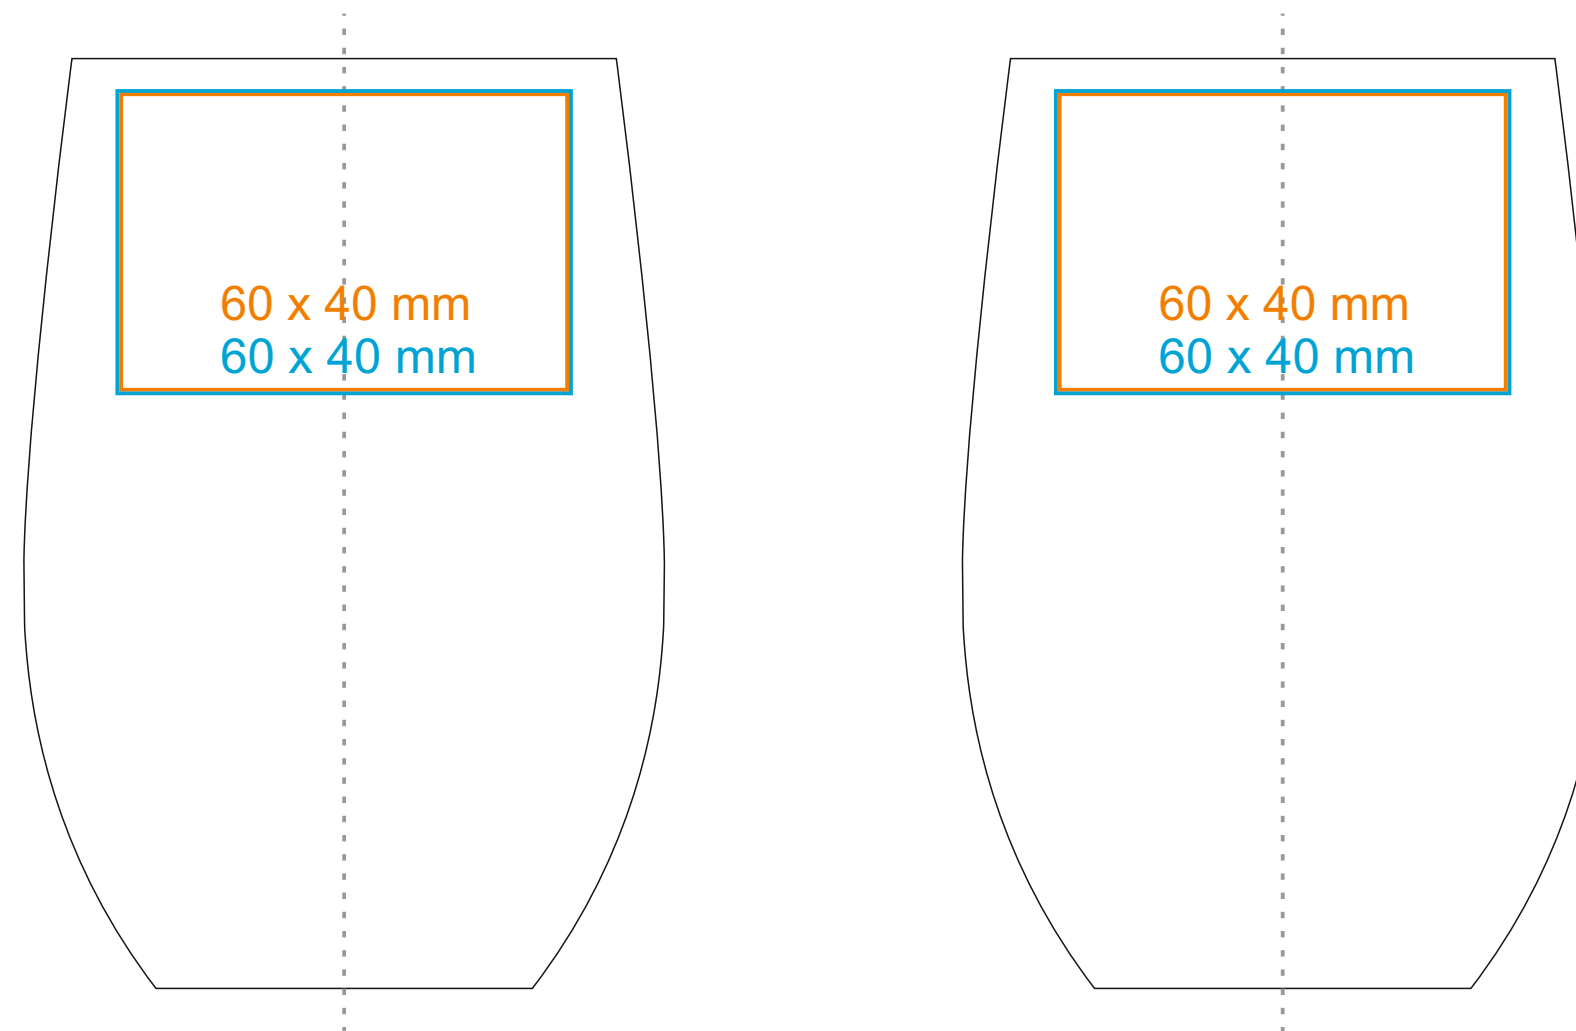

Aura

447 ml / h: 123 mm / Ø 72 mm

CANDLESPIHERE
enlight your brand

*In the case of projects running outside of the standard print area,
please contact our sales department.

Meaning

- Transfer Print
- Laser Engraving
- Direct Print