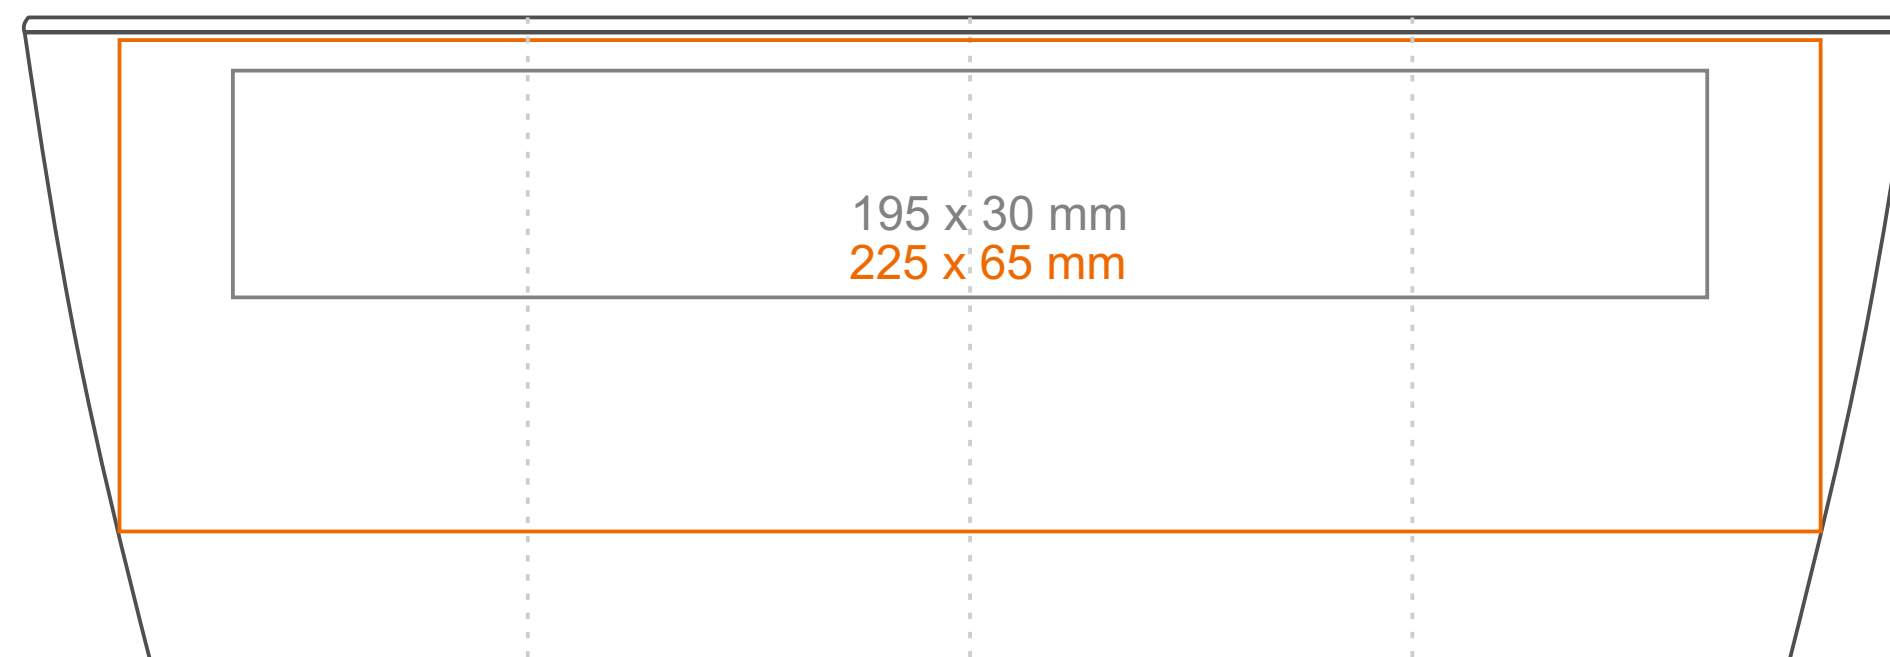

Ultra

210 ml / h: 85 mm / Ø 81 mm

CANDLESPIHERE
enlight your brand

*In the case of projects running outside of the standard print area,
please contact our sales department.

Meaning

- Transfer Print
- Laser Engraving
- Direct Print