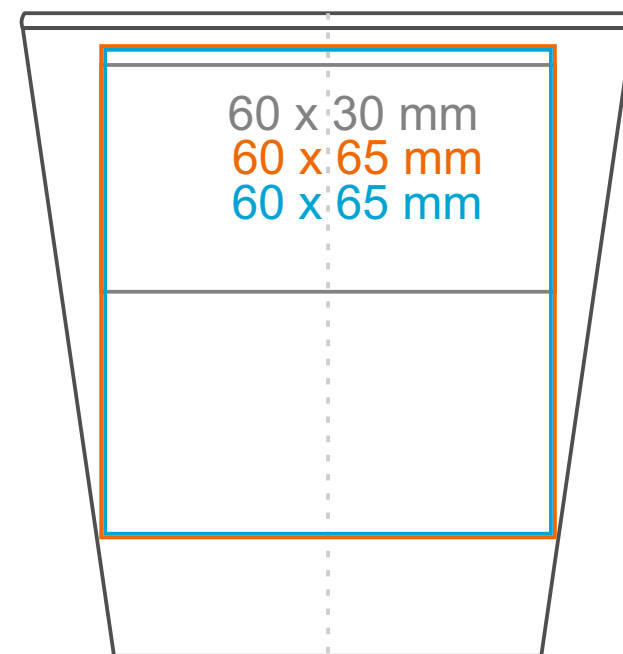

Ultra

210 ml / h: 85 mm / Ø 81 mm

CANDLESPIHERE
enlight your brand

*In the case of projects running outside of the standard print area,
please contact our sales department.

Meaning

- Transfer Print
- Laser Engraving
- Direct Print