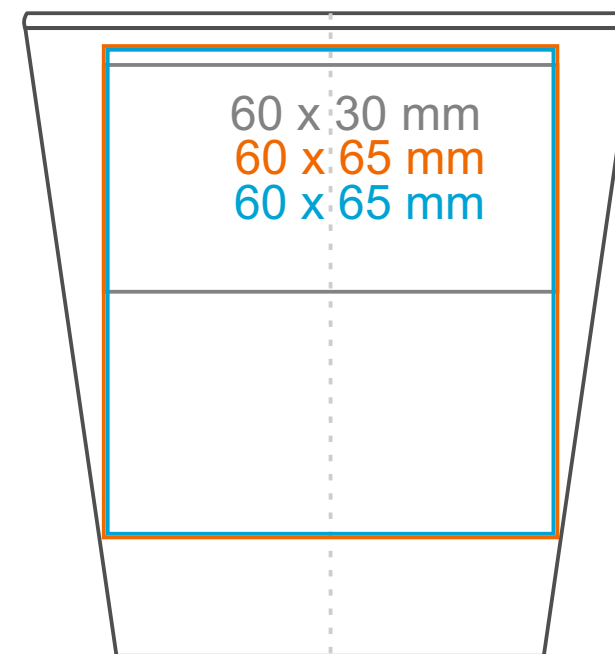

Ultra

210 ml / h: 85 mm / Ø 81 mm

CANDLESPIHERE
enlight your brand

*In the case of projects running outside of the standard print area,
please contact our sales department.

Meaning

- Transfer Print
- Laser Engraving
- Direct Print